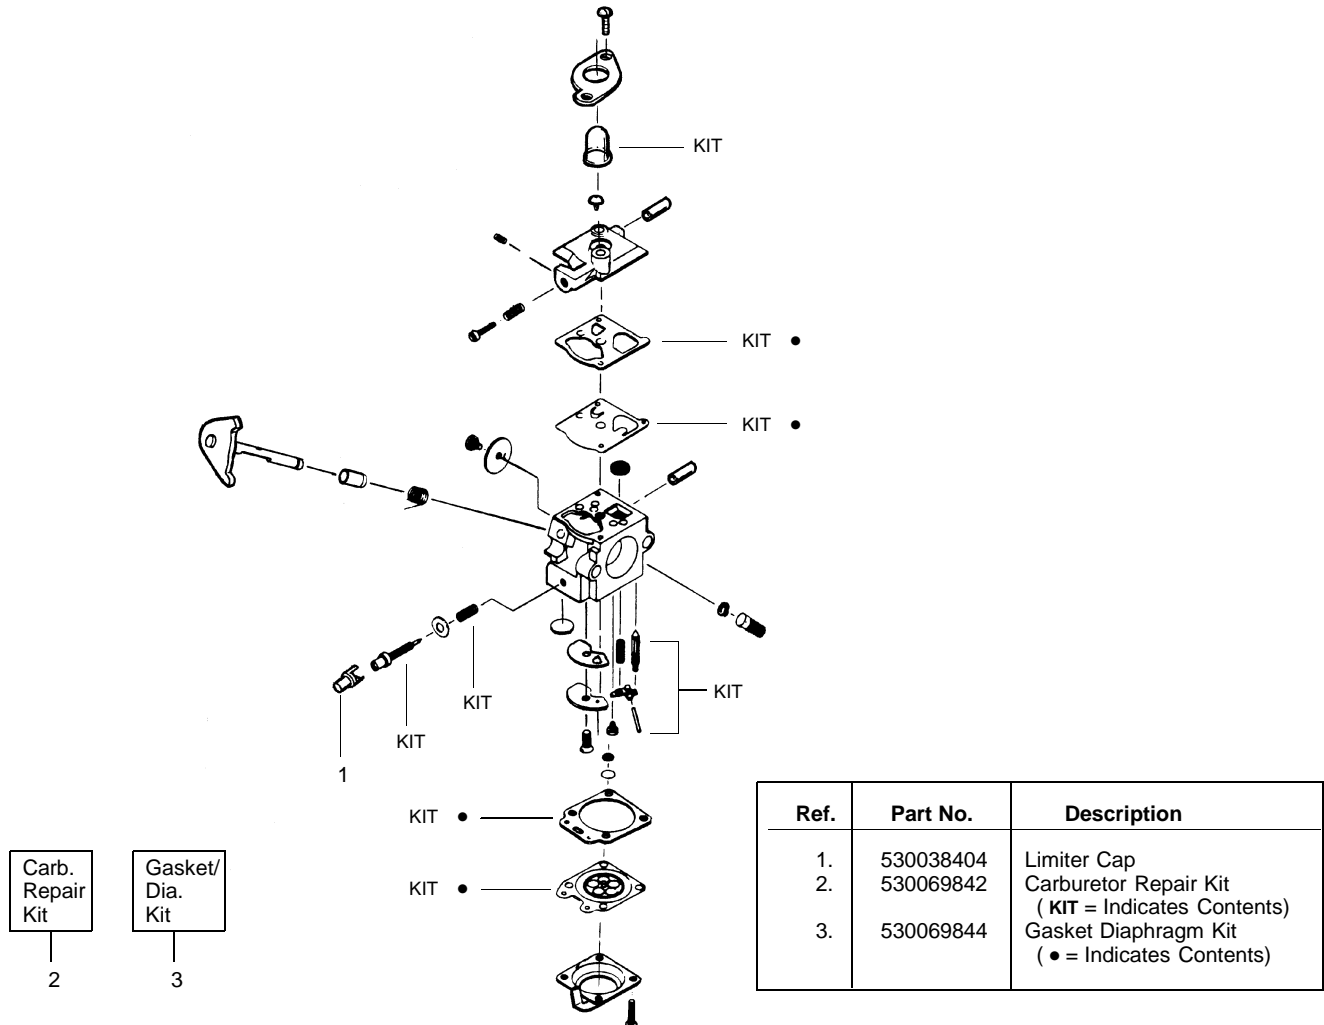

PARTS LIST NO. 530086888		McCULLOCH® PARTS LIST	MODEL(s) Trim Mac 250	
DATE 03/07/02	Replaces 530086888 – 11/09/01		Note: Illustration may differ from actual model due to design changes	PAGE NO. 3

Carburetor Assembly #530069754 (WA-226)

Ref.	Part No.	Description
1.	530038404	Limiter Cap
2.	530069842	Carburetor Repair Kit (KIT = Indicates Contents)
3.	530069844	Gasket Diaphragm Kit (• = Indicates Contents)

✓ = NEW PART NUMBER FOR THIS IPL

★ = REFER TO THE SERVICE REFERENCE INDICATED FOR MORE INFORMATION. (LOCATED AT END OF IPL)