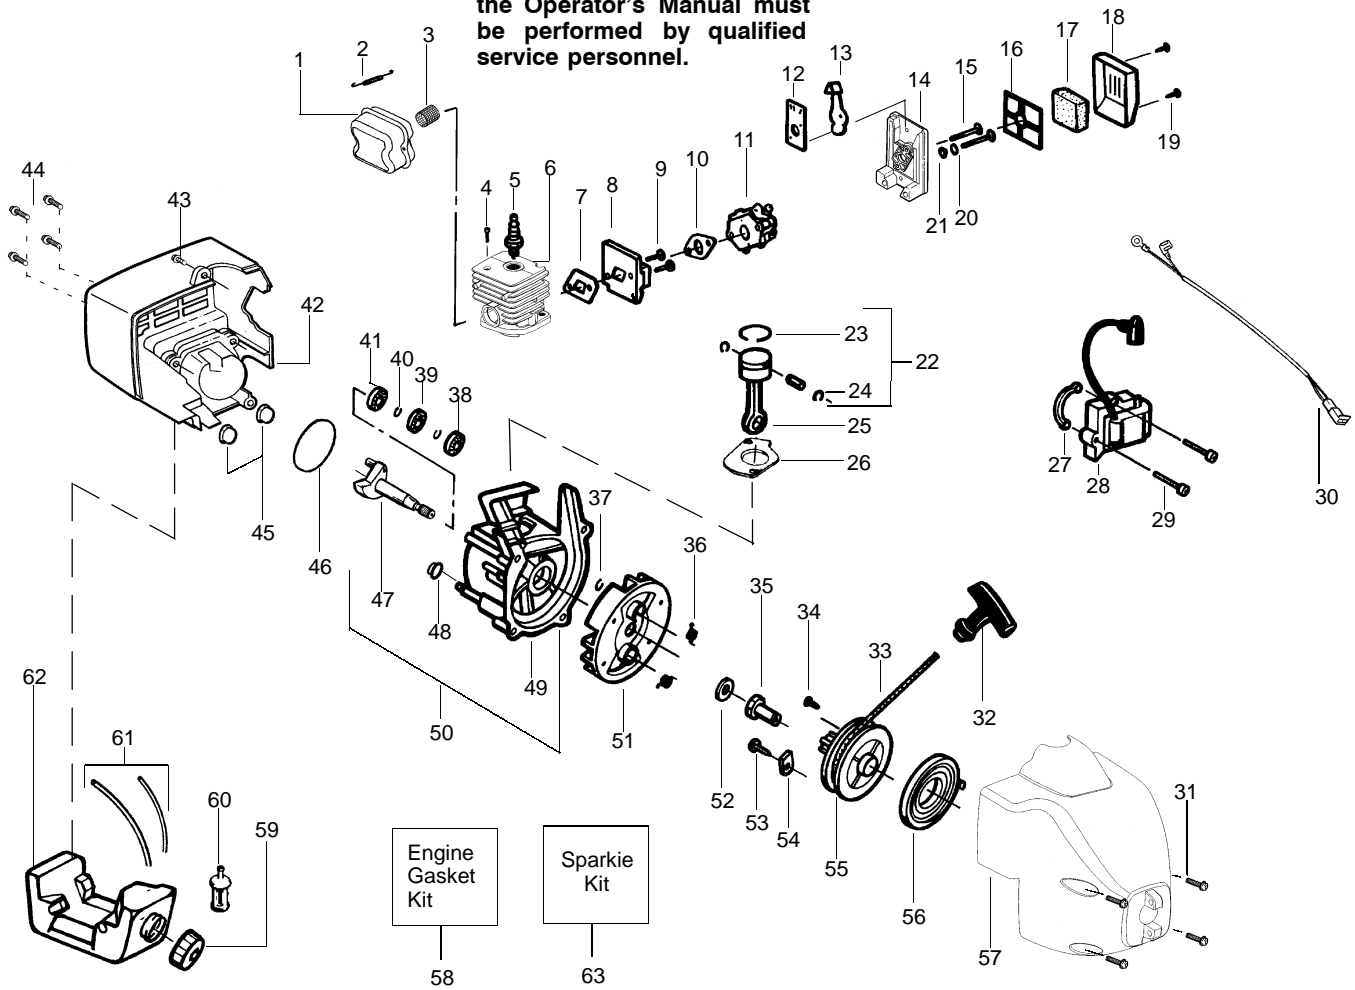

PARTS LIST NO. 530086888		McCULLOCH® PARTS LIST	MODEL(s) Trim Mac 250	
DATE 03/07/02	Replaces 530086888 - 11/09/01		Note: Illustration may differ from actual model due to design changes	PAGE NO. 2

WARNING

All repairs, adjustments and maintenance not described in the Operator's Manual must be performed by qualified service personnel.

Ref.	Part No.	Description	Ref.	Part No.	Description	Ref.	Part No.	Description
1.	530071390	Kit - Muffler (incl. 2,3)	24.	530015162	Ret.-Piston Pin	48.	530036792	Isolator-C'Case
2.	530042088	Spring-Muffler	25.	530069945	Kit-Conn. Rod Ass'y.	49.	530012414	Assy-Crankcase
3.	530071391	Screen-Spark Arrestor	26.	530071535	Gasket-Cylinder (Kit)			(Incl. 38-41)
4.	530015953	Screw-Cylinder	27.	530036145	Spacer-Module	50.	530071337	Assy-C'case & C'shaft
5.	Champion	Spark Plug (RCJ 8Y)	28.	530039211	Module-Ignition			(Incl. 37,47,49)
6.	530071359	Kit - Cylinder	29.	530015954	Module-Ignition	51.	530069886	Assy-Flywheel
7.	530071535	Gasket-Cyl./Carb.(Kit)	30.	530047278	Assy-Switch Wire	52.	530015828	Washer-Flat
8.	530069758	Kit - Carb. Adaptor	31.	530015810	Screw	53.	530015775	Screw
9.	530016014	Screw	32.	530027569	Handle-Starter	54.	530053985	Retainer-Pulley
10.	530071535	Gasket-Carb. (Kit)	33.	530071542	Kit - Rope	55.	530071536	Kit-Starter Pulley
11.	530069754	Kit - Carburetor Ass'y (Incl. Limiter Cap)	34.	530016326	Screw			(Incl. 34)
			35.	530027953	Coupling-Drive	56.	530042086	Spring-Starter
12.	530038747	Plate-Choke Mounting	36.	530023817	Spring-Starter Dog	57.	530071526	Assy. - Fan Housing
13.	530035499	Shutter-Choke	37.	530015941	Retain. Ring-C'shaft	58.	530071535	Kit-Engine Gasket
14.	530052431	Box-Air	38.	530032124	Bearing-Outer			(Incl. 7,10,26,46)
15.	530015887	Screw	39.	530019179	Seal-C'case	59.	530014347	Assy-Fuel Cap
16.	530036569	Plate - Filter Support	40.	530015945	Retainer Ring-C'case	60.	530095646	Assy-Fuel Pickup
17.	530036575	Air Filter- Foam	41.	530032125	Bearing-Inner	61.	530069599	Kit-Fuel Line
18.	530054414	Cover-Air Filter	42.	530054299	Shroud-Rear	62.	530049933	Assy-Fuel Tank
19.	530015892	Screw	43.	530015934	Screw			(Incl. cap, lines,filter)
20.	530015852	Spacer-Choke	44.	530015810	Screw	63.	507475326	Kit-Sparkie (Incl. spring term. & boot)
21.	530015254	Washer	45.	530036793	Isolator-Shroud			
22.	530071357	Kit - Piston (Incl. 23, 24 & Pin)	46.	530071535	O-Ring-C'case/Shrd (Kit)			
23.	530055120	Ring-Piston	47.	530012413	Assy-Crankshaft			

✓ = NEW PART NUMBER FOR THIS IPL

★ = REFER TO THE SERVICE REFERENCE INDICATED FOR MORE INFORMATION. (LOCATED AT END OF IPL)