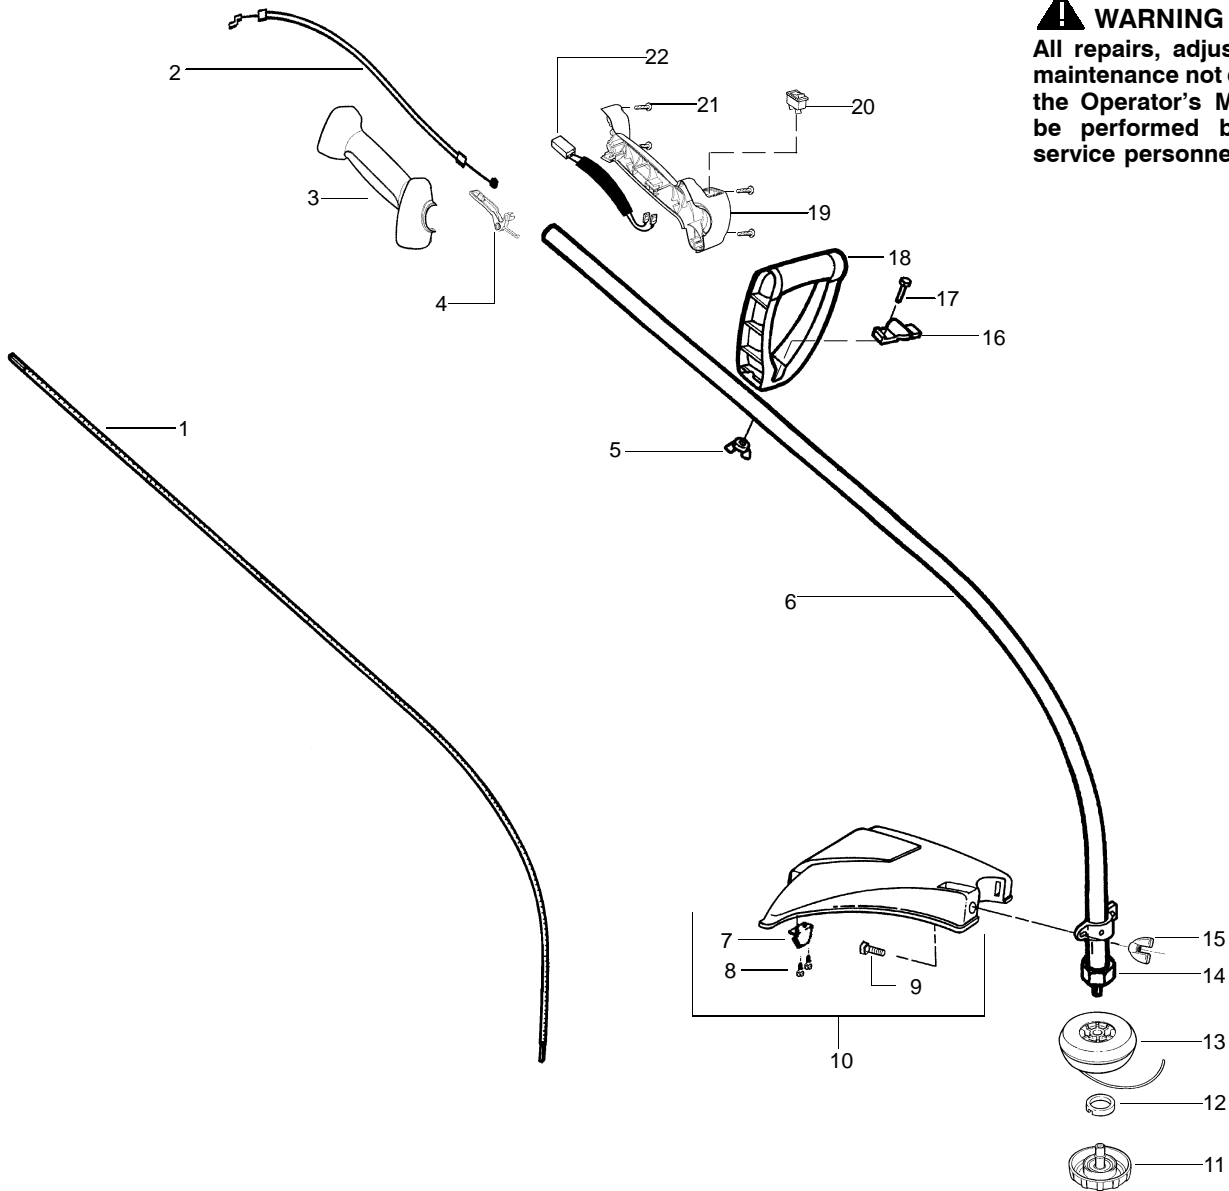

PARTS LIST NO. 530086888		McCULLOCH® PARTS LIST	MODEL(s) Trim Mac 250
DATE 03/07/02	Replaces 530086888 – 11/09/01		NOTE: Illustration may differ from actual model due to design changes

⚠ WARNING
All repairs, adjustments and maintenance not described in the Operator's Manual must be performed by qualified service personnel.

Ref.	Part No.	Description	Ref.	Part No.	Description
1.	530053614	Shaft-Flex	17.	530015820	Bolt-Handle/Shield
2.	530055159	Assy-Throttle Cable	18.	530094673	Handle-Assist
3.	530054990	Hsg.-Throttle (Right)	19.	530056425	Hsg.-Throttle (Left)
4.	530038682	Trigger	20.	530069572	Kit-Switch
5.	530016118	Wingnut-Handle/Shield	21.	530016179	Screw
6.	530071538	Kit-Drive Shaft Hsg. Assy.	22.	530049072	Assy-Front Wire
7.	530052287	Limiters-Line	Not Shown		Operator Manual
8.	530015814	Screw-Line Limiter	-		Scan
9.	530015820	Bolt-Handle/Shield	-		Euro
10.	530071328	Kit-Shield Ass'y. (Incl. 7 & 8)	-		Slov.
11.	530054222	Assy-Cap	-		530086822
12.	530403949	Guide-Line	-		530086823
13.	530095935	Assy.-Wound hub	-		530088289
14.	530094543	Dust Cup	-		530056462
15.	530016118	Wingnut-Handle/Shield	-		530054296
16.	530094847	Clamp-Handle	-		530056186
			-		530038973
			-		Decal-Product I.D.
			-		Decal-Fan Hsg.
			-		Decal-Handle Space

↙ = NEW PART NUMBER FOR THIS IPL

* = REFER TO THE SERVICE REFERENCE INDICATED FOR MORE INFORMATION. (LOCATED AT END OF IPL)

PARTS LIST NO. 530086888		McCULLOCH® PARTS LIST	MODEL(s) Trim Mac 250
DATE 03/07/02	Replaces 530086888 - 11/09/01		Note: Illustration may differ from actual model due to design changes

✓ = NEW PART NUMBER FOR THIS IPL

★ = REFER TO THE SERVICE REFERENCE INDICATED FOR MORE INFORMATION. (LOCATED AT END OF IPL)

PARTS LIST NO. 530086888		McCULLOCH® PARTS LIST	MODEL(s) Trim Mac 250
DATE 03/07/02	Replaces 530086888 – 11/09/01		Note: Illustration may differ from actual model due to design changes